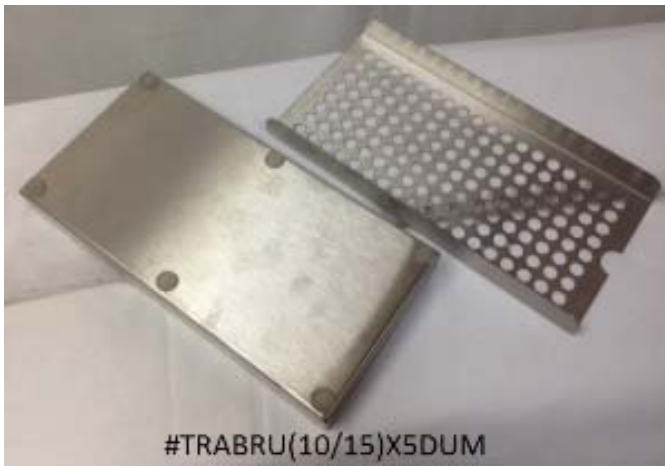

Drain Style Complete

- #TRABRU15X5DRA – Drip tray, brushed ss finish, 15" wide x 5" deep, drain assembly, complete

HiTech
DISPENSING

"We are proud to service North America"

6290 Danville Road, Mississauga, Ontario, Canada, L5T 2H7, Tel: 1.905.268.0925 / info@htdispensing.com

5" Drip Trays

Drain Style Complete (continued)

- #TRABRU20X5DRA2 – Drip tray, brushed ss finish, 20" wide x 5" deep, 2 drain assemblies, complete
- #TRABRU25X5DRA2 – Drip tray, brushed ss finish, 25" wide x 5" deep, 2 drain assemblies, complete
- #TRABRU30X5DRA2 – Drip tray, brushed ss finish, 30" wide x 5" deep, 2 drain assemblies, complete
- #TRABRU35X5DRA2 – Drip tray, brushed ss finish, 35" wide x 5" deep, 2 drain assemblies, complete
- #TRABRU40X5DRA2 – Drip tray, brushed ss finish, 40" wide x 5" deep, 2 drain assemblies, complete

5" Drip Trays

Completed Rinser Trays

- #TRABRU20X5DRA2RINCOM – Drip tray, brushed ss finish, 20" wide x 5" deep, 2 drains & rinser assembly, complete
- #TRABRU25X5DRA2RINCOM – Drip tray, brushed ss finish, 25" wide x 5" deep, 2 drains & rinser assembly, complete
- #TRABRU30X5DRA2RINCOM – Drip tray, brushed ss finish, 30" wide x 5" deep, 2 drains & rinser assembly, complete
- #TRABRU35X5DRA2RINCOM – Drip tray, brushed ss finish, 35" wide x 5" deep, 2 drains & rinser assembly, complete
- #TRABRU40X5DRA2RINCOM – Drip tray, brushed ss finish, 40" wide x 5" deep, 2 drains & rinser assembly, complete