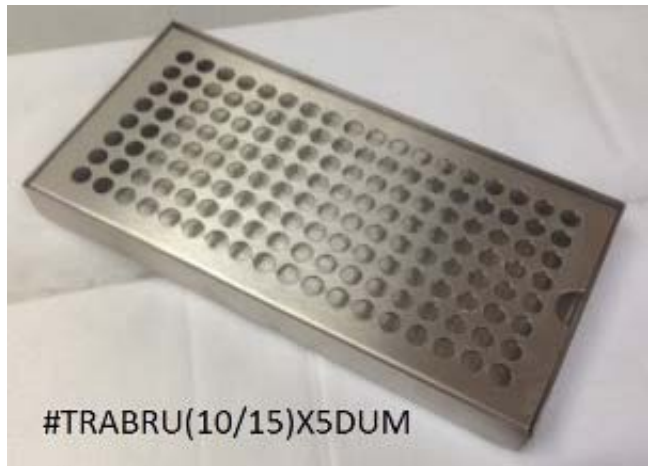

HiTech
DISPENSING

"We are proud to service North America"

6290 Danville Road, Mississauga, Ontario, Canada, L5T 2H7, Tel: 1.905.268.0925 / info@htdispensing.com

5" Drip Trays

Dump Style Complete

- #TRABRU10X5DUM – Drip tray, grill & pan, brushed ss finish, 10" wide x 5" deep, dump style
- #TRABRU15X5DUM – Drip tray, grill & pan, brushed ss finish, 15" wide x 5" deep, dump style

Drain Style Complete

- #TRABRU15X5DRA – Drip tray, brushed ss finish, 15" wide x 5" deep, drain assembly, complete

HiTech
DISPENSING

"We are proud to service North America"

6290 Danville Road, Mississauga, Ontario, Canada, L5T 2H7, Tel: 1.905.268.0925 / info@htdispensing.com

5" Drip Trays

Drain Style Complete (continued)

- #TRABRU20X5DRA2 – Drip tray, brushed ss finish, 20" wide x 5" deep, 2 drain assemblies, complete
- #TRABRU25X5DRA2 – Drip tray, brushed ss finish, 25" wide x 5" deep, 2 drain assemblies, complete
- #TRABRU30X5DRA2 – Drip tray, brushed ss finish, 30" wide x 5" deep, 2 drain assemblies, complete
- #TRABRU35X5DRA2 – Drip tray, brushed ss finish, 35" wide x 5" deep, 2 drain assemblies, complete
- #TRABRU40X5DRA2 – Drip tray, brushed ss finish, 40" wide x 5" deep, 2 drain assemblies, complete