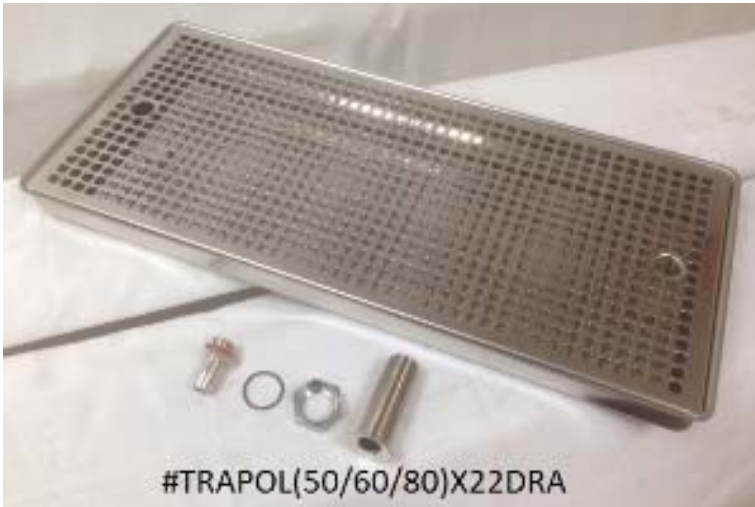

8.7" Drip Trays

Drain Style Complete

- #TRAPOL50X22DRA – Drip tray, polished ss finish, 19.7" wide x 8.7" deep, drain assembly
- #TRAPOL60X22DRA – Drip tray, polished ss finish, 23.6" wide x 8.7" deep, drain assembly
- #TRAPOL80X22DRA – Drip tray, polished ss finish, 31.5" wide x 8.7" deep, drain assembly