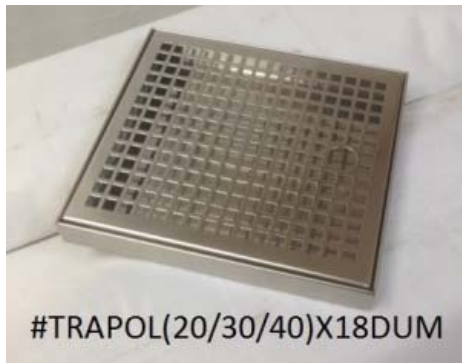

#### Dump Style Complete

- #TRAPOL20X18DUM – Drip tray, polished ss finish, 7.9" wide x 7.1" deep, dump style
- #TRAPOL30X18DUM – Drip tray, polished ss finish, 11.8" wide x 7.1" deep, dump style
- #TRAPOL40X18DUM – Drip tray, polished ss finish, 15.8" wide x 7.1" deep, dump style